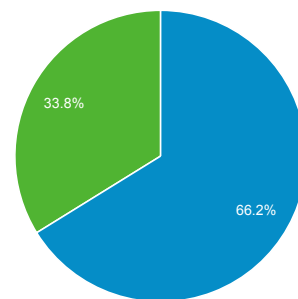

Mar 1, 2014 - Mar 31, 2014

Audience Overview

All Visits
100.00%

Overview

Visits
385,065

Unique Visitors
168,634

Pageviews
2,267,316

Pages / Visit
5.89

Avg. Visit Duration
00:05:30

Bounce Rate
47.49%

% New Visits
33.78%

■ Returning Visitor ■ New Visitor

Language	Visits	% Visits
1. sk	227,191	59.00%
2. sk-sk	62,330	16.19%
3. cs	34,802	9.04%
4. en-us	30,306	7.87%
5. en	11,183	2.90%
6. cs-cz	6,356	1.65%
7. en-gb	2,698	0.70%
8. hu-hu	1,838	0.48%
9. hu	1,784	0.46%
10. de	1,257	0.33%