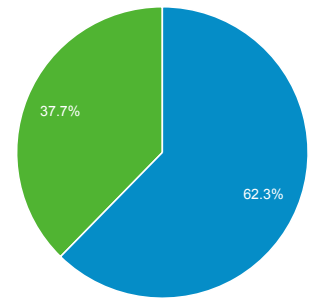

Feb 28, 2017 - Mar 30, 2017

Audience Overview

All Users
100.00% Sessions

Overview

Sessions
289,842

Users
143,119

Pageviews
1,117,327

Pages / Session
3.85

Avg. Session Duration
00:04:01

Bounce Rate
57.20%

% New Sessions
37.65%

Returning Visitor (Blue) | New Visitor (Green)

Language	Sessions	% Sessions
1. sk	176,663	60.95%
2. sk-sk	60,035	20.71%
3. en-us	20,328	7.01%
4. cs	16,097	5.55%
5. cs-cz	4,414	1.52%
6. en-gb	3,733	1.29%
7. hu	1,872	0.65%
8. hu-hu	931	0.32%
9. de	903	0.31%
10. en	866	0.30%